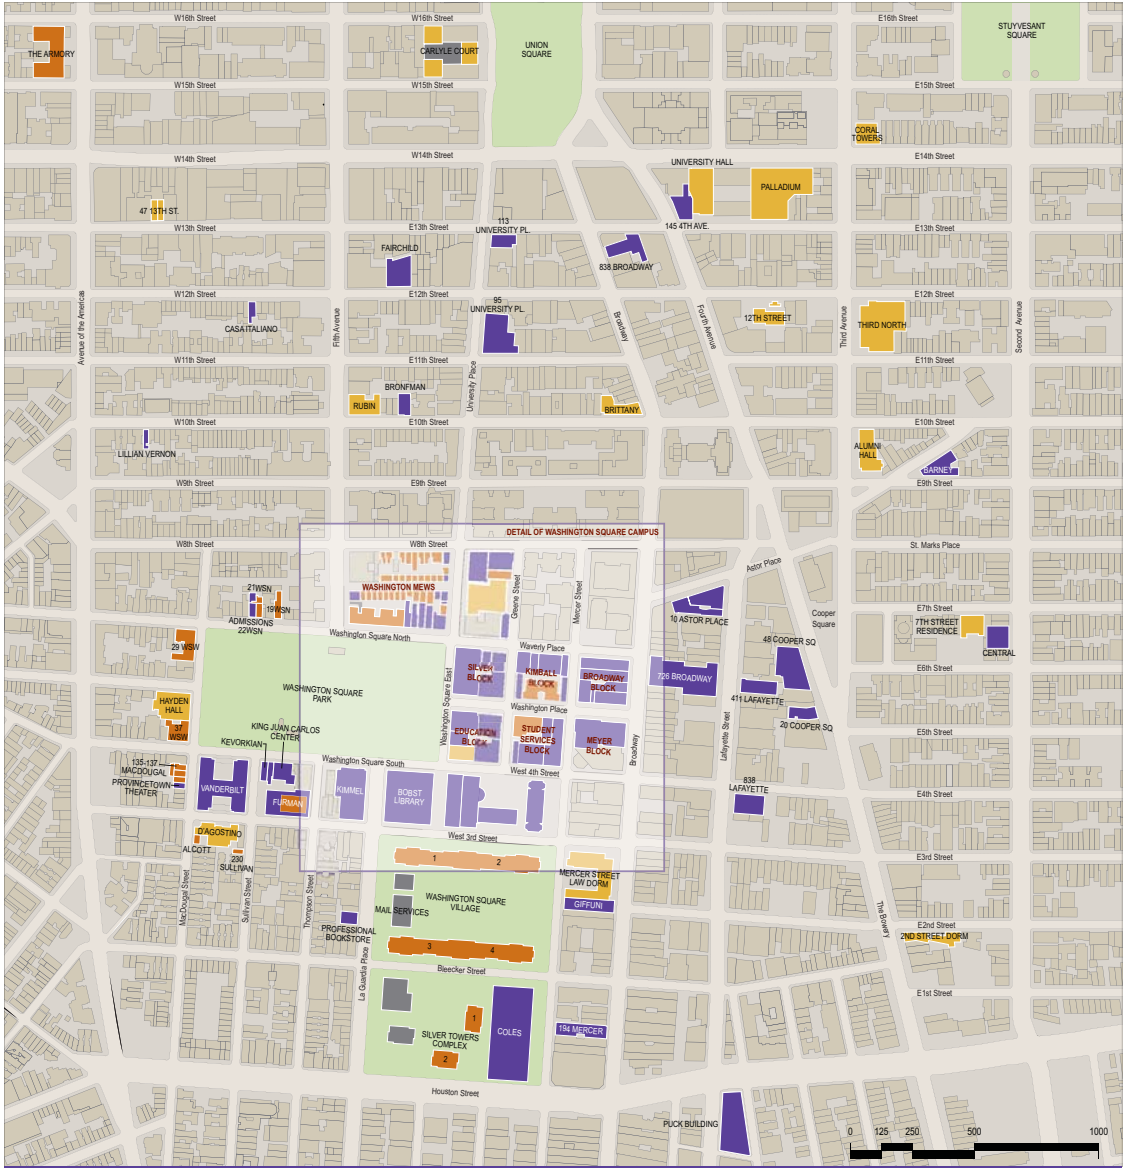

NEW YORK UNIVERSITY

A private university in the public service

WASHINGTON SQUARE CAMPUS

NYU STRATEGIC PLANNING INITIATIVE : ATTACHMENT 1

- Agts/Faculty Housing
- Academic/Administration
- Dorms/Student Housing
- Other NYU Holdings
- Non-NYU Buildings